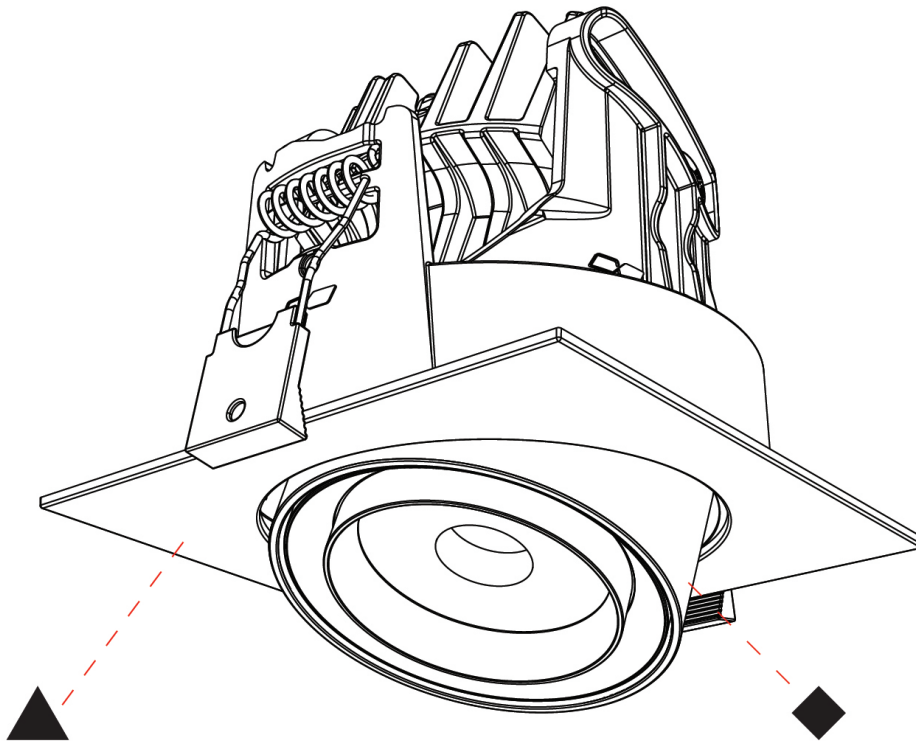

CENTRIQ SQUARE FLEX ADJUSTABLE RECESSED

A35986-

PROJECT	_____
TYPE	_____
SPECIFIER	_____
QUANTITY	_____
DATE	_____